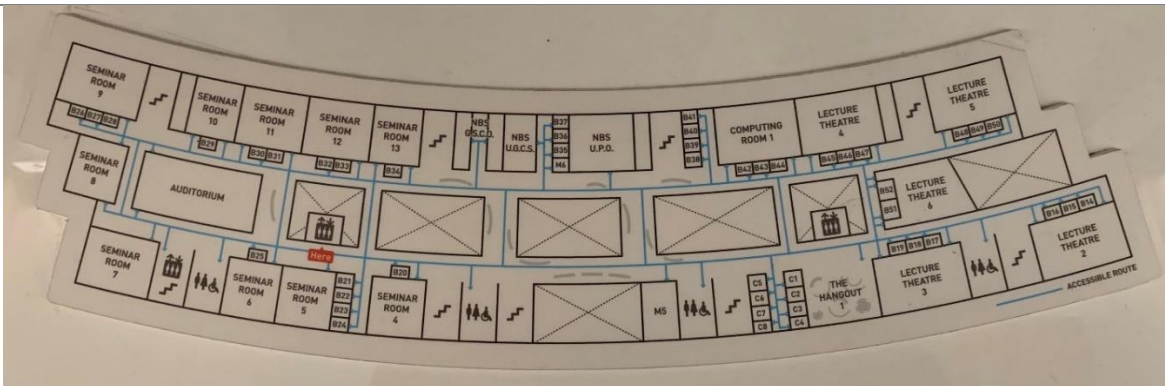

### Contents

Page 2	<a href="#">NTU Campus South Map with SHHK and Gaia</a>
Page 3	<a href="#">Main Conference Venue</a>
Page 4	<a href="#">"Through the Lens of Applied Theatre: Entangled Approaches to Medical Education" Workshop Venue</a>
Page 5	<a href="#">Getting there – Driving</a>
Page 6	<a href="#">Getting there – Public Transport (Taxi / Drop-off)</a>
Page 7	<a href="#">Getting there – Public Transport (Bus)</a>

## Main Conference Venue - Gaia Building

**Address:** Gaia Building, 91 Nanyang Ave, Singapore 639956  
LT4 Gaia, Nanyang Technological University

[Google Maps Link](#)

*Gaia Street View Photo (turning into driveway POV)*

*Gaia Street View Photo (from SHHK POV)*

*Gaia floor plan level 1*

*Gaia floor plan level 2*

# "Through the Lens of Applied Theatre: Entangled Approaches to Medical Education" Workshop Venue

**Address:** Creative Studio, SHHK Building, 48 Nanyang Ave, Singapore 639818

[Google Maps Link](#)

*SHHK Street View Photo (from Hive POV)*