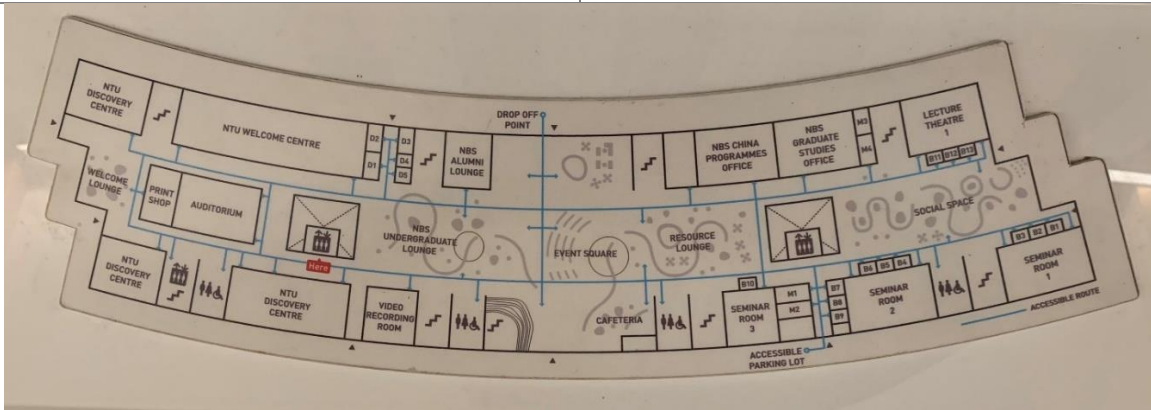

### Contents

Page 2	<a href="#">NTU Campus South Map with SHHK and Gaia</a>
Page 3	<a href="#">Main Conference Venue</a>
Page 4	<a href="#">"Through the Lens of Applied Theatre: Entangled Approaches to Medical Education" Workshop Venue</a>
Page 5	<a href="#">Getting there – Driving</a>
Page 6	<a href="#">Getting there – Public Transport (Taxi / Drop-off)</a>
Page 7	<a href="#">Getting there – Public Transport (Bus)</a>

## Main Conference Venue - Gaia Building

**Address:** Gaia Building, 91 Nanyang Ave, Singapore 639956  
LT4 Gaia, Nanyang Technological University

[Google Maps Link](#)

*Gaia Street View Photo (turning into driveway POV)*

*Gaia Street View Photo (from SHHK POV)*

*Gaia floor plan level 1*

*Gaia floor plan level 2*

# "Through the Lens of Applied Theatre: Entangled Approaches to Medical Education" Workshop Venue

**Address:** Creative Studio, SHHK Building, 48 Nanyang Ave, Singapore 639818

[Google Maps Link](#)

*SHHK Street View Photo (from Hive POV)*